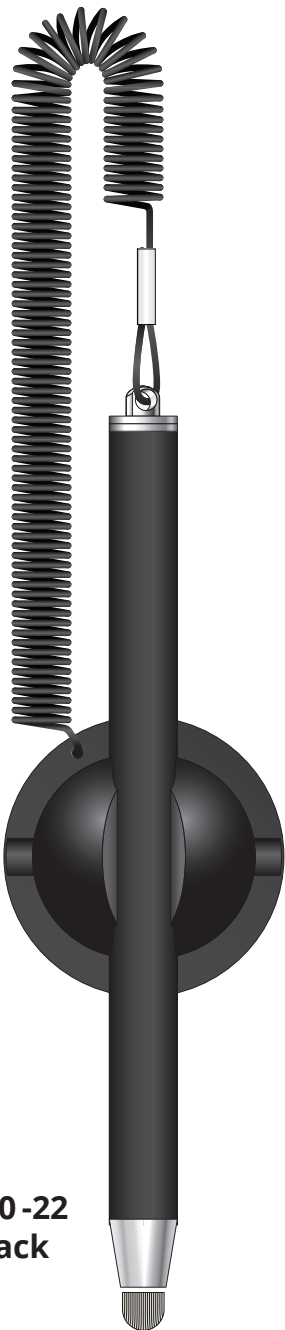

StylusMart Item 2100-22/23 Product Specification Sheet

2100-22
Black

Description	Passive capacitive touchscreen stylus with replaceable mesh tip
Barrel	
Material	Painted metal
Color	Black or white
Tip	
Type	Passive capacitive
Material	Proprietary blend of fibers
Color	Metallic silver
Dimensions	Stylus: 4.92" (12.5cm) L x 0.35" (.90cm) dia. Tip diameter: 5.8mm
Weight	Stylus: .30 ounces (8.64g)
Coiled Tether	Formed elastomer 30" fully extended
Universal Holder	Molded ABS with adhesive foam back for mounting on a smooth flat surface Diameter: 1.46" (37mm)

Unique Features

- Replaceable tip (item 2100-25)

2100-23 White